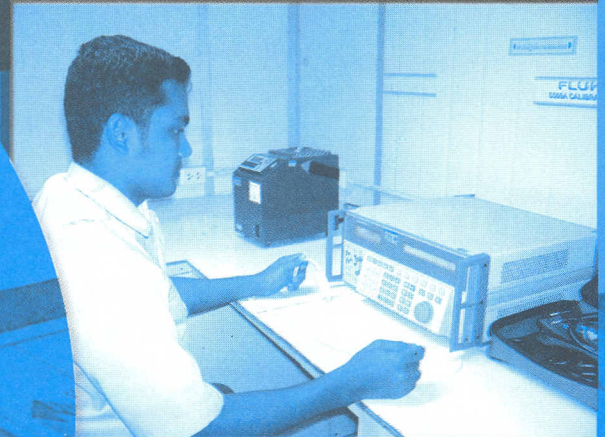

DEF Series MINI DIGITAL CONTROLLER / INDICATOR